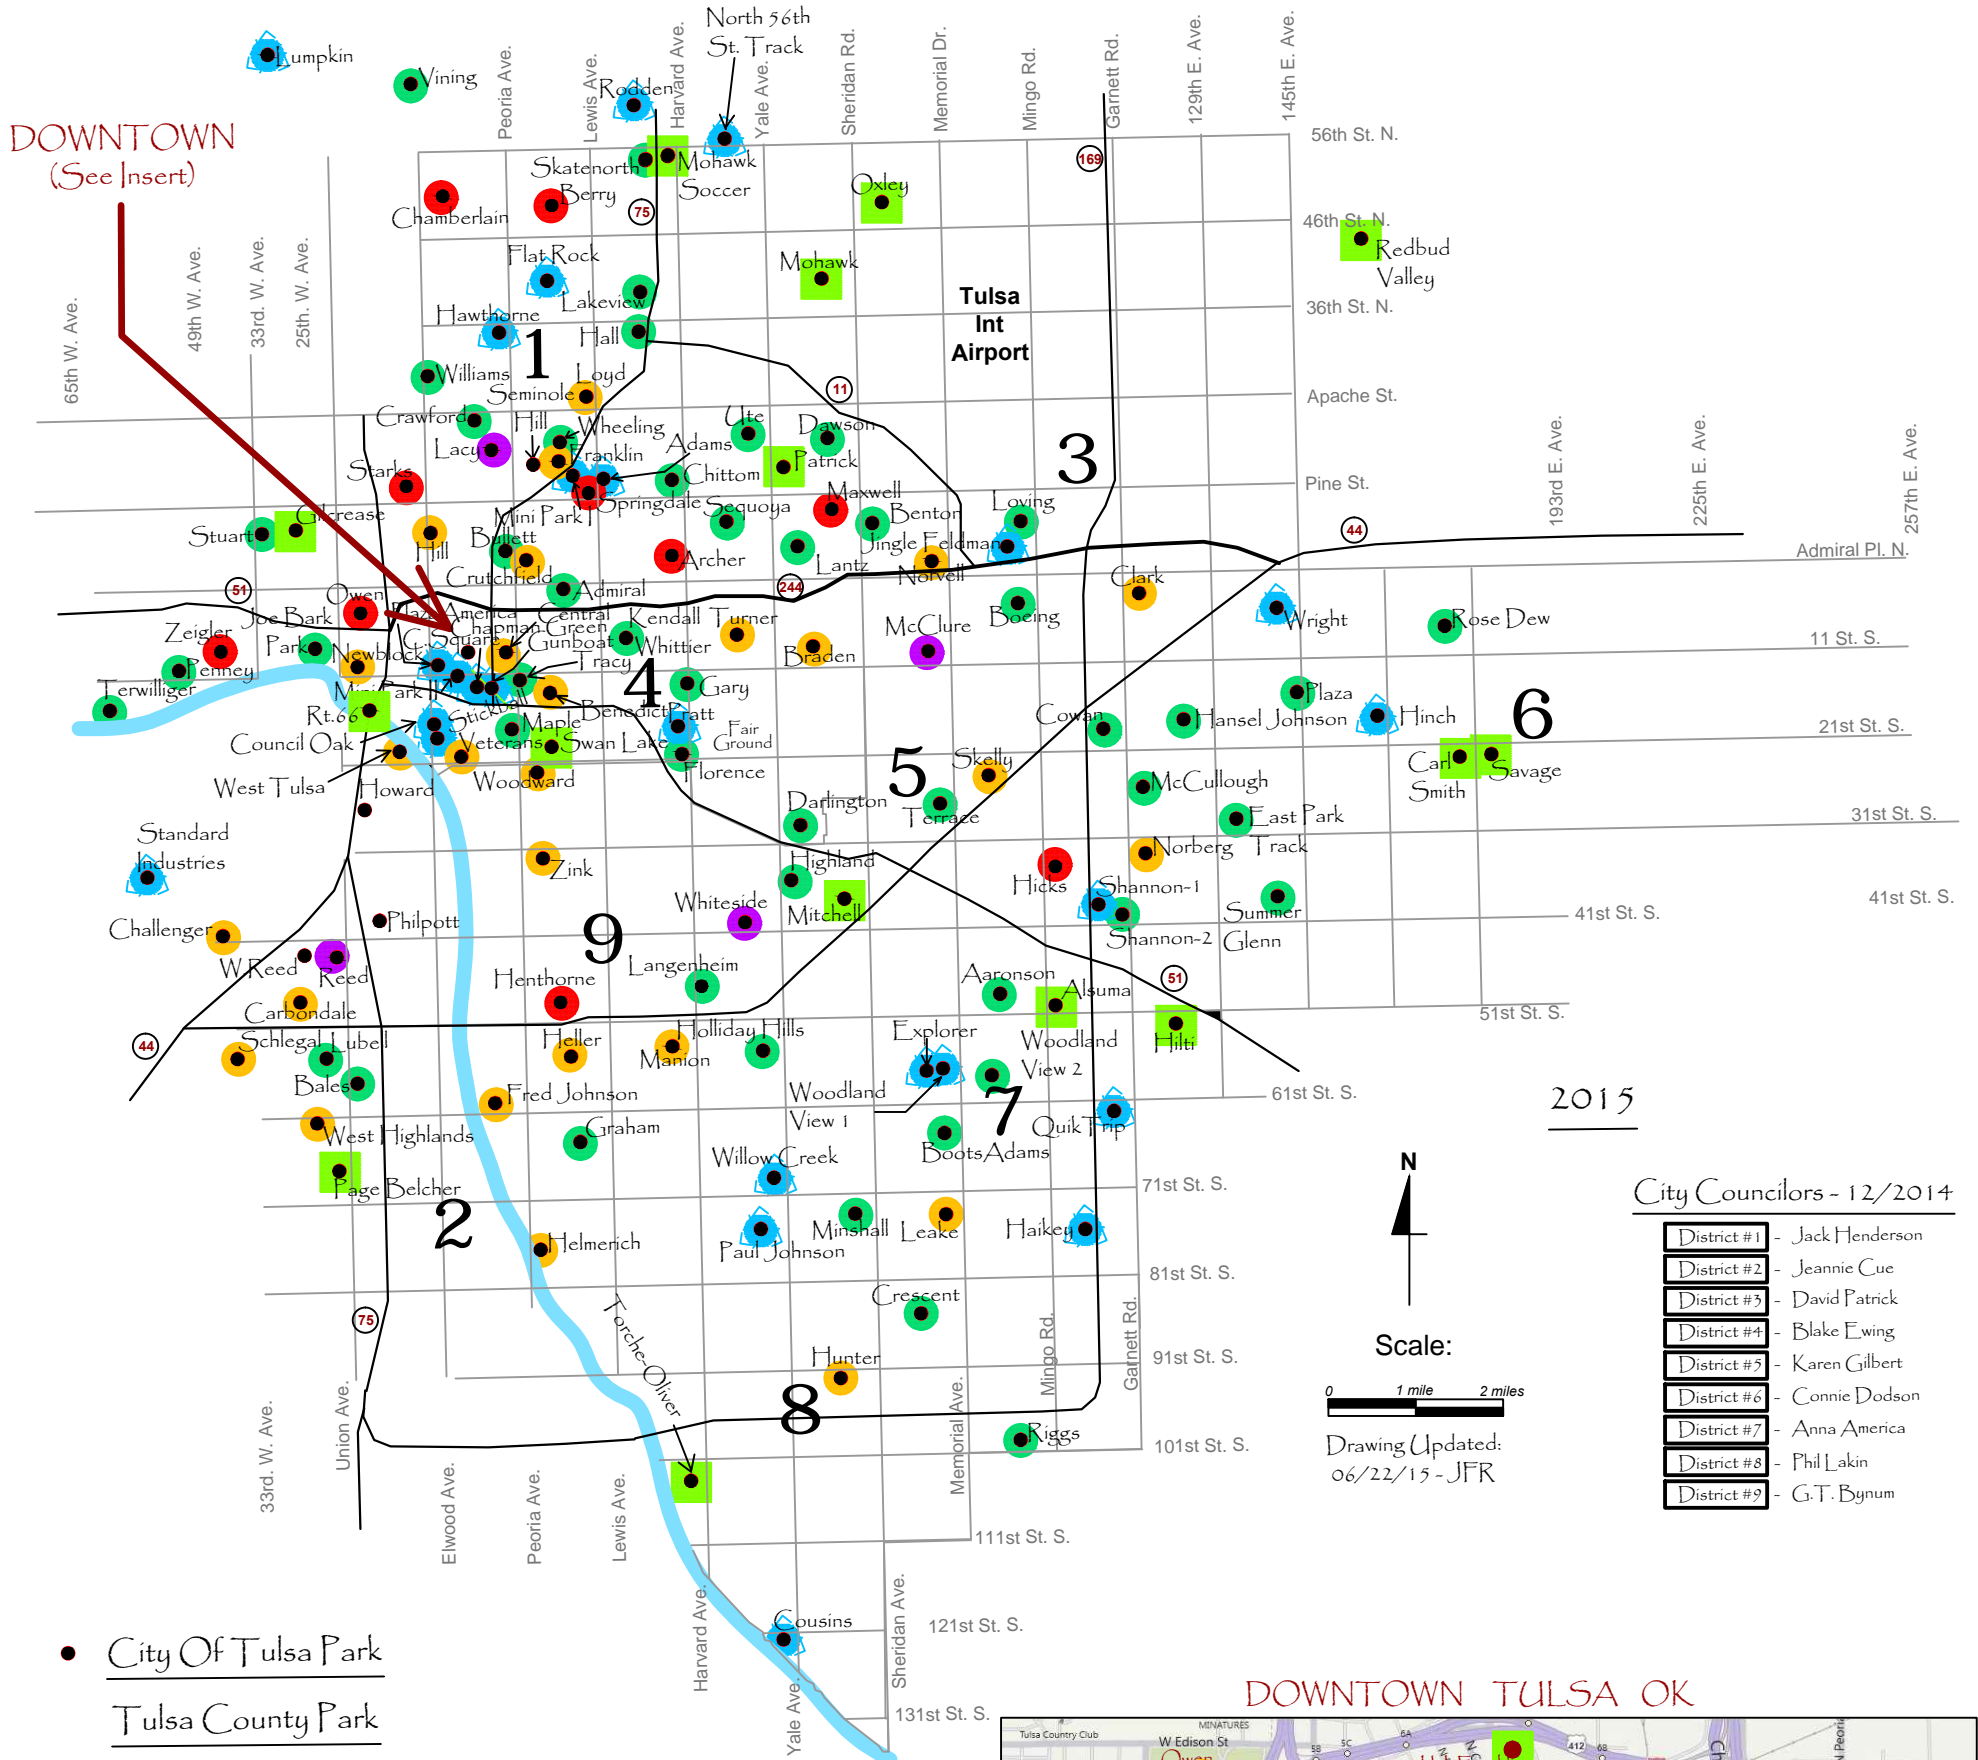

CITY OF TULSA PARK LEVELS

- City Of Tulsa Park
- Tulsa County Park

City Councilors - 12/2014

District #1	Jack Henderson
District #2	Jeannie Cue
District #3	David Patrick
District #4	Blake Ewing
District #5	Karen Gilbert
District #6	Connie Dodson
District #7	Anna America
District #8	Phil Lakin
District #9	G.T. Bynum

Legend

- Level 1 Park**
Few if any Amenities
Low Level of maintenance
Many are undeveloped property in a natural setting
- Level 2 Park**
Most contain a minimum of a playground or other special amenity
May contain one other amenity i.e. basketball court, sports area, or a trail
- Level 3 Park**
A Playground
A Sportsfield or large open area
A Tennis Court and/or Basketball Court
May contain a water play feature (Splashpad or Water Playground)
May contain a walking trail
- Level 4 Park**
A Playground
Tennis Court
Developed Sports Fields (usually lighted)
Basketball Court
Open Pool, splash pad, or Water Playground
May contain a walking trail
- Level 5 Park**
A Playground
Tennis Court
Developed Sports Fields (usually lighted)
Basketball Court
Open Pool, splash pad, or Water Playground
Open Recreation Center or Meeting Area
May contain a walking trail
- Special Use Parks**
Park land and facilities used by sports groups or contains unique or special amenities i.e. Museum, Rose Garden, Memorial, etc.

DOWNTOWN TULSA OK