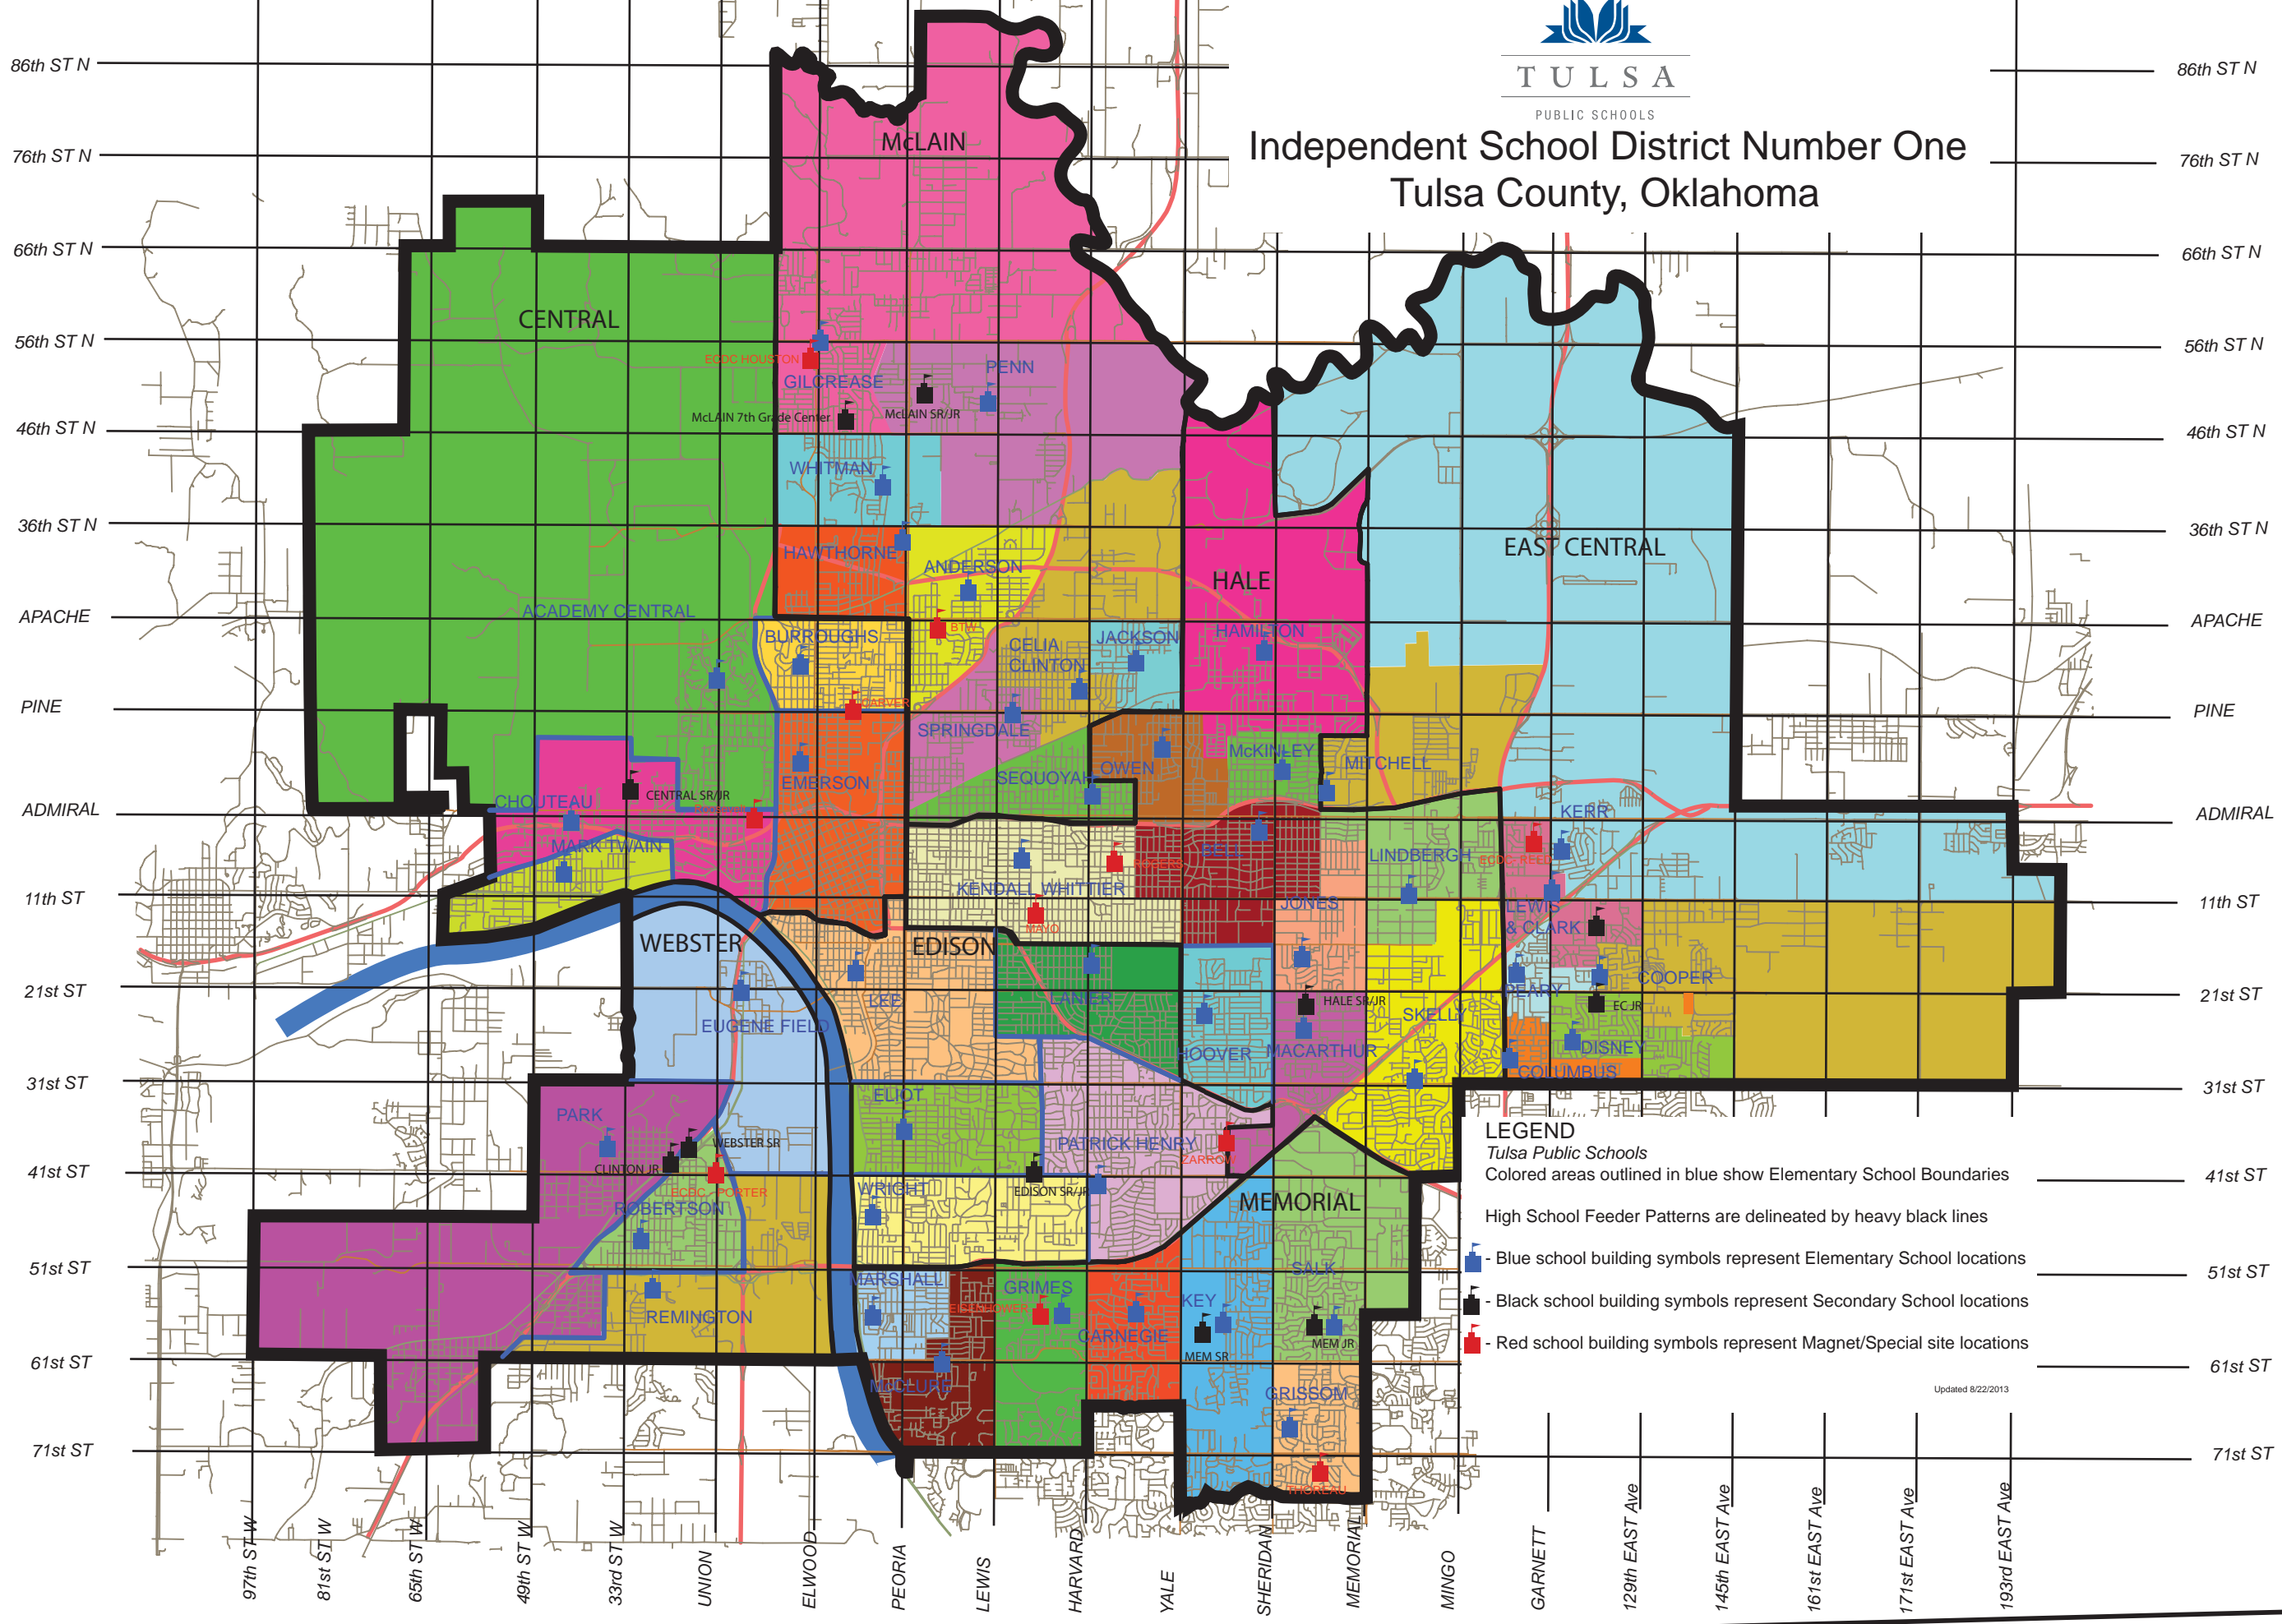

# Independent School District Number One Tulsa County, Oklahoma

- LEGEND**
- Tulsa Public Schools
  - Colored areas outlined in blue show Elementary School Boundaries
  - High School Feeder Patterns are delineated by heavy black lines
  - Blue school building symbols represent Elementary School locations
  - Black school building symbols represent Secondary School locations
  - Red school building symbols represent Magnet/Special site locations